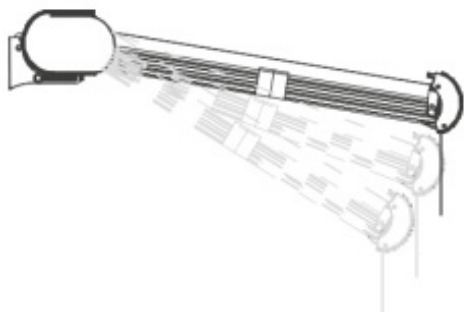

# Technical characteristics | **Folding-arm cassette awning Large**

1 Roller tube  $\varnothing 70$     2 Roller tube  $\varnothing 78$     3 Upper main profile

4 Lower main profile    5 Fabric protection profile    6 Arm profile    7 Front profile

**Maximum width: 7000 mm**  
**Maximum projection: 3500 mm**

**Inclination from 5° to 45°**

**Wall installation bracket**

**Ceiling installation bracket**