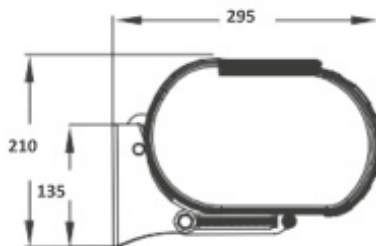

# Technical characteristics | **Folding-arm cassette awning Large**

1 Roller tube  $\varnothing 70$     2 Roller tube  $\varnothing 78$     3 Upper main profile

4 Lower main profile    5 Fabric protection profile    6 Arm profile    7 Front profile

**Maximum width: 7000 mm**  
**Maximum projection: 3500 mm**

**Inclination from 5° to 45°**

**Wall installation bracket**

**Ceiling installation bracket**