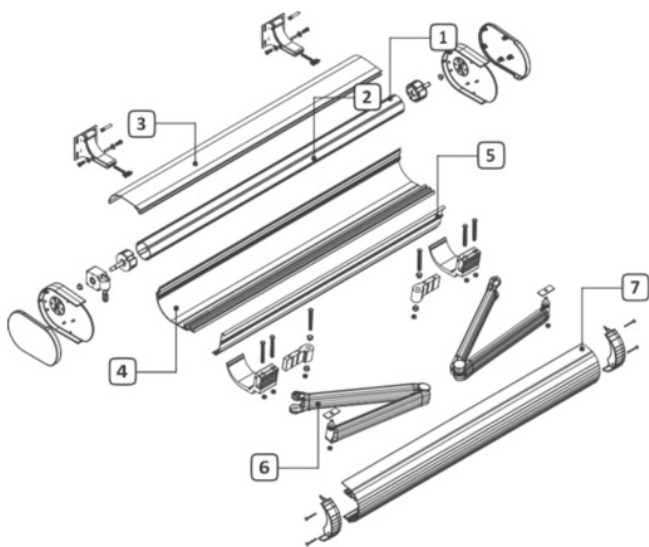

# Technical characteristics | **Folding-arm cassette awning Large**

1 Roller tube  $\varnothing 70$     2 Roller tube  $\varnothing 78$     3 Upper main profile

4 Lower main profile    5 Fabric protection profile    6 Arm profile    7 Front profile

**Maximum width: 7000 mm**  
**Maximum projection: 3500 mm**

**Inclination from 5° to 45°**

**Wall installation bracket**

**Ceiling installation bracket**