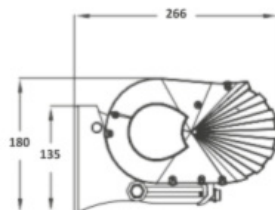

# Technical characteristics | **Folding-arm cassette awning Small**

1 Roller tube ø70

2 Roller tube ø78

3 Upper main profile

4 Lower main profile

5 Arm profile

6 Front profile

**Maximum width: 5000 mm**  
**Maximum projection: 3000 mm**

**Inclination from 5° to 45°**

**Wall installation bracket**

**Ceiling installation bracket**