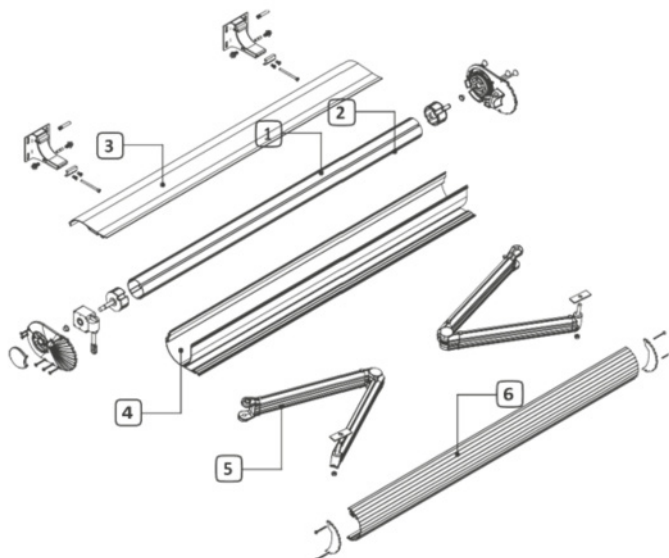

# Technical characteristics | **Folding-arm cassette awning Small**

1 Roller tube ø70

2 Roller tube ø78

3 Upper main profile

4 Lower main profile

5 Arm profile

6 Front profile

**Maximum width: 5000 mm**  
**Maximum projection: 3000 mm**

**Inclination from 5° to 45°**

**Wall installation bracket**

**Ceiling installation bracket**