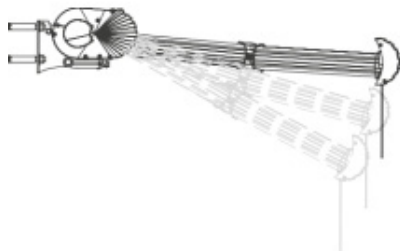

# Technical characteristics | **Folding-arm cassette awning Small**

1 Roller tube ø70

2 Roller tube ø78

3 Upper main profile

4 Lower main profile

5 Arm profile

6 Front profile

**Maximum width: 5000 mm**  
**Maximum projection: 3000 mm**

**Inclination from 5° to 45°**

**Wall installation bracket**

**Ceiling installation bracket**