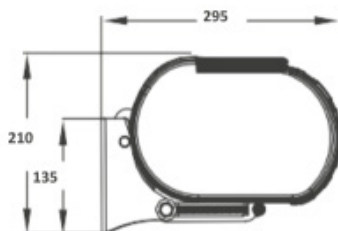

Technical characteristics | Folding-arm cassette awning LED

1 Roller tube ø70 2 Roller tube ø78 3 Upper main profile

4 Lower main profile 5 Fabric protection profile 6 Arm profile with light 7 Front profile

Maximum width: 7000 mm
Maximum projection: 3500 mm

Inclination from 5° to 45°

Wall installation bracket

Ceiling installation bracket