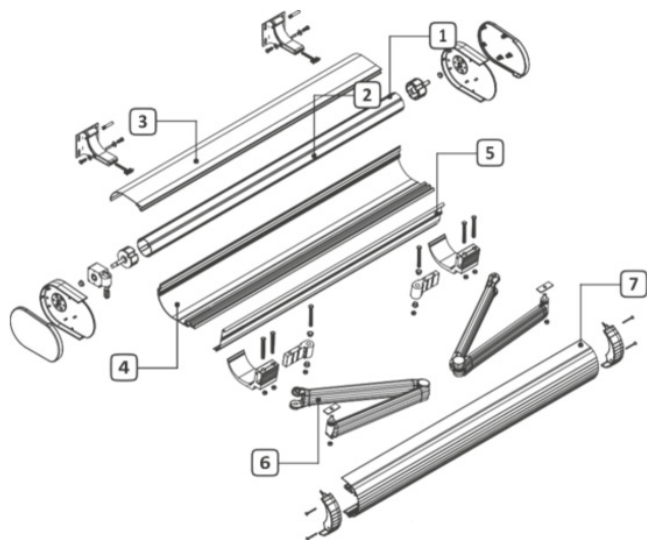

Technical characteristics | Folding-arm cassette awning LED

1 Roller tube ø70 2 Roller tube ø78 3 Upper main profile

4 Lower main profile 5 Fabric protection profile 6 Arm profile with light 7 Front profile

Maximum width: 7000 mm
Maximum projection: 3500 mm

Inclination from 5° to 45°

Wall installation bracket

Ceiling installation bracket