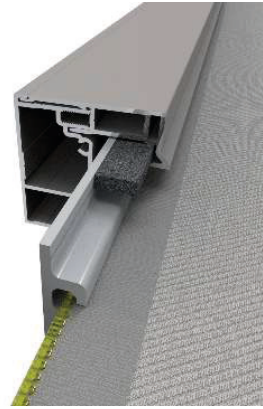

# Technical characteristics | ScreenZip cassette blinds

Maximum width: 6000 mm  
Maximum height: 5000 mm

or

Maximum width: 5000 mm  
Maximum height: 6000 mm

ScreenZip 100

ScreenZip 120

ScreenZip 150

Roller box