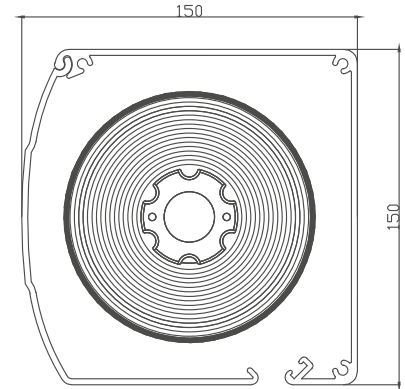

# Technical characteristics | ScreenZip cassette blinds

Maximum width: 6000 mm  
Maximum height: 5000 mm

or

Maximum width: 5000 mm  
Maximum height: 6000 mm

ScreenZip 100

ScreenZip 120

ScreenZip 150

Roller box