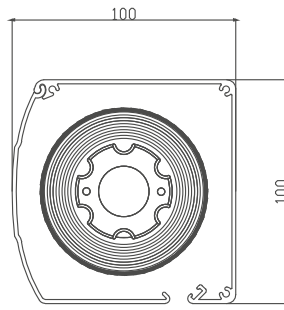

# Technical characteristics | ScreenZip cassette blinds

Maximum width: 6000 mm  
Maximum height: 5000 mm

or

Maximum width: 5000 mm  
Maximum height: 6000 mm

ScreenZip 100

ScreenZip 120

ScreenZip 150

Roller box