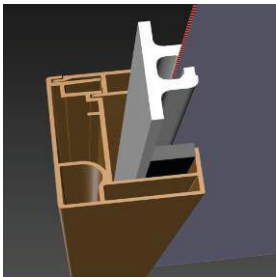

Guide

Terminal